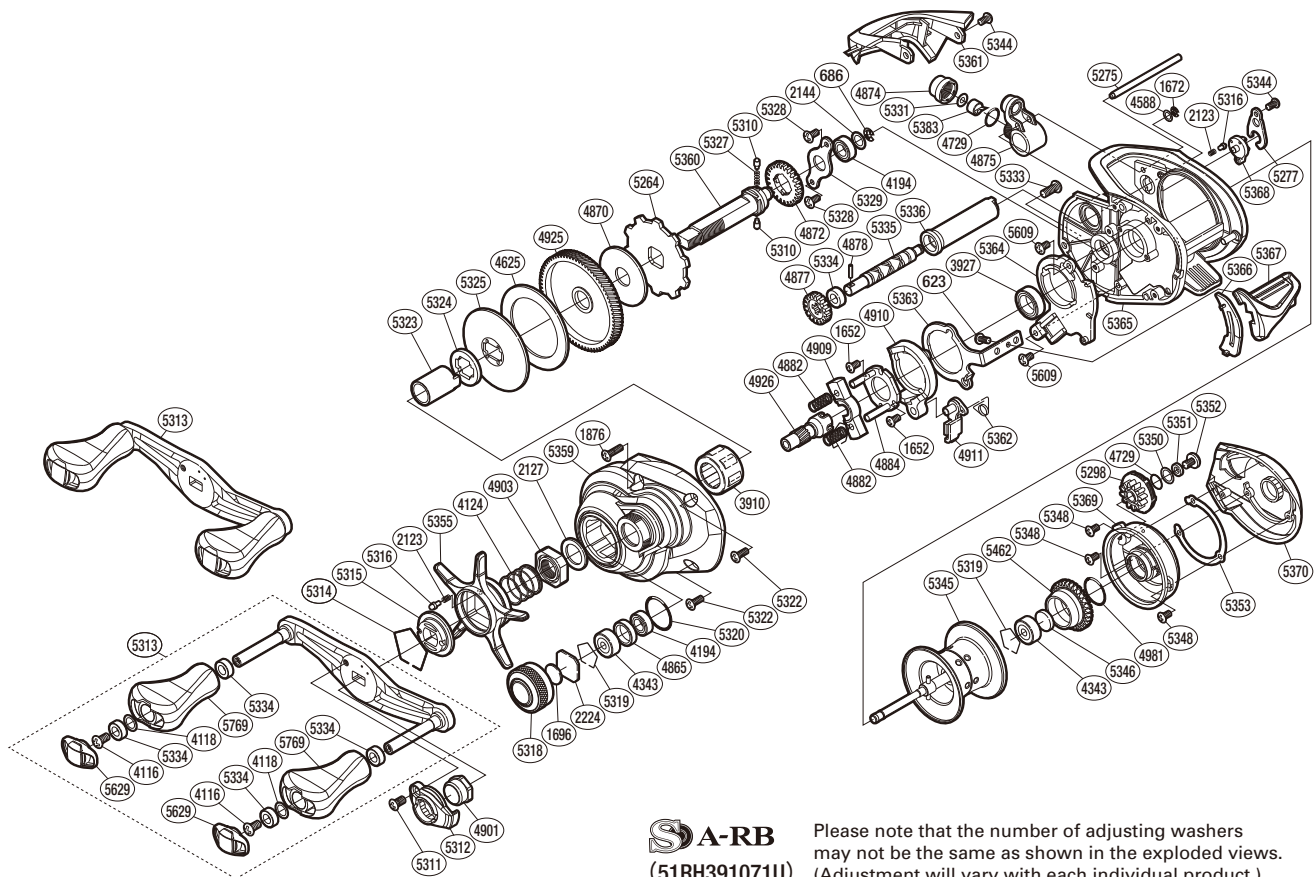

# SHIMANO

CURADO S A-RB

CU-71HG

**S A-RB**  
(51RH391071U)

Please note that the number of adjusting washers may not be the same as shown in the exploded views. (Adjustment will vary with each individual product.)